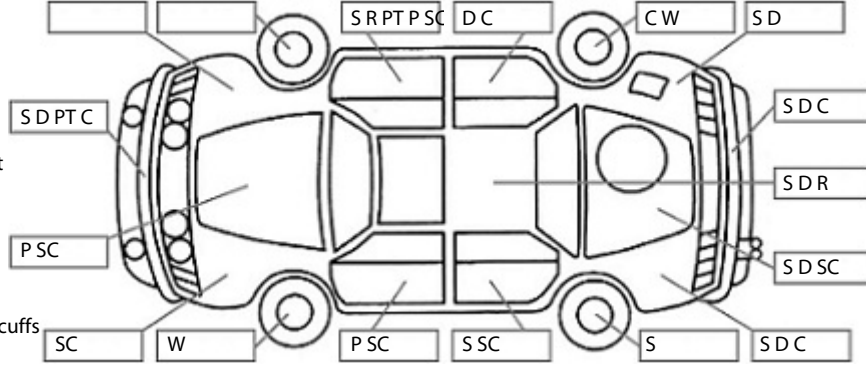

<b>Make:</b> Toyota	<b>Model:</b> Hiace	<b>Body Style:</b> Van
<b>Year:</b> 2010	<b>Registration:</b> FJW271	<b>Reg Expiry:</b> 18 Aug 2025
<b>WoF Expiry:</b> 13 Nov 2024	<b>Odometer:</b> 168,626 Kms	<b>Good No:</b> 26381513
<b>VIN:</b> JTFPT22P600005965	<b>Next Service:</b> 178,444 km	<b>Service History:</b> No

**Key:**

- S = scratch
- D = dent
- R = rust
- PT = paint defect
- C = crack
- P = pin dent
- \* = decals
- SC = stone chips
- W = significant scuffs

Note: some defects & blemishes may not be displayed in the diagram

**Body Inspection Comments**

Windscreen crack in cva.  
R/H sill damaged.  
R/H tail light scratched popped out accident damage.  
Both rear quarters centre seems cracking.  
L/H sill slightly bent at jacking point.

**General Comments**

Coolant reservoir empty.  
Fault codes.  
C1241 battery voltage abnormality.  
Tape around sliding door seal.

Road Conditions During Test Drive: Dry

Engine Timing Mechanism: Cambelt  
Evidence of Cam Belt Replacement: Yes      Kms: 129,071