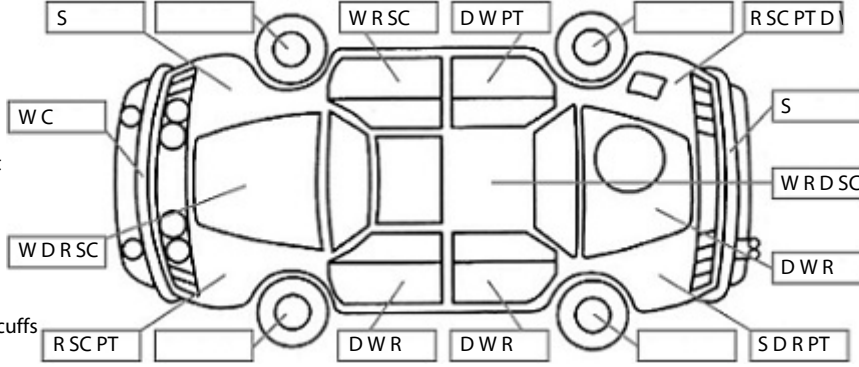

Make: Toyota	Model: Hiace	Body Style: Van
Year: 2007	Registration: QTQ721	Reg Expiry: 24 Jan 2025
WoF Expiry: 10 Apr 2025	Odometer: 489,258 Kms	Good No: 26380885
VIN: JTFHT02P600002265	Next Service:	Service History: No

Key:

- S = scratch
- D = dent
- R = rust
- PT = paint defect
- C = crack
- P = pin dent
- * = decals
- SC = stone chips
- W = significant scuffs

Note: some defects & blemishes may not be displayed in the diagram

Body Inspection Comments

- Damage to left sill panel
- Front bumper misaligned
- Rusty cant rails

Conditions During Body Inspection: Dry

Under Carriage & Under Bonnet Inspection Comments

- Spare wheel in rear of cab.
- Engine , transmission oil leaks

Interior Comments

Seats	Poor
Carpets	Poor
Panels	Poor
Dashboard	Poor

General Comments

Road Conditions During Test Drive: Dry

Engine Timing Mechanism: Cambelt
Evidence of Cam Belt Replacement: No Kms:

	Pass	Fail	N/A
Engine			
Oil level	✓		
Smoke & fumes	✓		
Performance	✓		
Noise	✓		
Cooling System			
Coolant condition	✓		
Performance	✓		
Radiator / Hoses (visual)	✓		
Transmission			
Operation	✓		
Noise	✓		
Clutch	✓		
CV joints			✓
Wheel bearings	✓		
Brakes			
Performance	✓		
Hand Brake	✓		
Tyres (lowest observed tread depth of tyres)			
Left front	7.0	mm	
Right front	7.0	mm	
Left rear	7.0	mm	
Right rear	7.0	mm	
Spare	No		
Suspension			
Suspension performance	✓		
Steering performance	✓		
Shock absorbers	✓		
Air Conditioning / Heater			
Operation		✓	
Electrical / Accessories			
Head lights	✓		
Tail lights	✓		
Indicators	✓		
Dashboard warning lights	✓		
Wipers (front & rear)	✓		
Window winder FL	✓		
Window winder FR	✓		
Window winder RL			✓
Window winder RR			✓
Rear view mirrors	✓		
Radio (basic test only)	✓		
CD (basic test only)	✓		
Number of keys	1		
Central locking		✓	
Remote locking		✓	
Sat. Nav. (basic test only)			✓
Reversing camera			✓