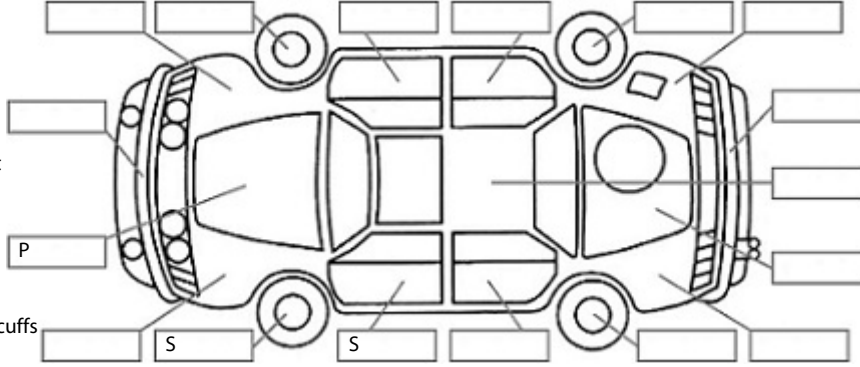

Make: LDV	Model: T60	Body Style: Utility
Year: 2017	Registration: KZF614	Reg Expiry: 31 Oct 2024
WoF Expiry: 15 Nov 2025	Odometer: 58,615 Kms	Good No: 26380483
VIN: LSFAM11A7HA075745	Next Service: 68000	Service History: Yes

Key:

- S = scratch
- D = dent
- R = rust
- PT = paint defect
- C = crack
- P = pin dent
- * = decals
- SC = stone chips
- W = significant scuffs

Body Inspection Comments

Note: some defects & blemishes may not be displayed in the diagram

Conditions During Body Inspection: Dry

Under Carriage & Under Bonnet Inspection Comments

Interior Comments

Seats	Average
Carpets	Average
Panels	Average
Dashboard	Average

General Comments

EVC throttle controller fitted