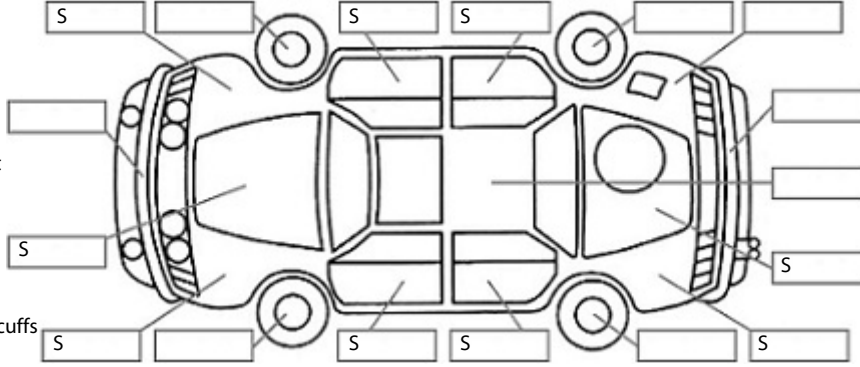

**Key:**

- S = scratch
- D = dent
- R = rust
- PT = paint defect
- C = crack
- P = pin dent
- \* = decals
- SC = stone chips
- W = significant scuffs

Body Inspection Comments

Note: some defects & blemishes may not be displayed in the diagram

Engine Timing Mechanism: Timing Chain  
Evidence of Cam Belt Replacement: Not Applicable Kms:

	Pass	Fail	N/A
<b>Engine</b>			
Oil level	✓		
Smoke & fumes	✓		
Performance	✓		
Noise	✓		
<b>Cooling System</b>			
Coolant condition	✓		
Performance	✓		
Radiator / Hoses (visual)	✓		
<b>Transmission</b>			
Operation	✓		
Noise	✓		
Clutch			✓
CV joints	✓		
Wheel bearings	✓		
<b>Brakes</b>			
Performance	✓		
Hand Brake	✓		
<b>Tyres</b> (lowest observed tread depth of tyres)			
Left front	5.2	mm	
Right front	5.3	mm	
Left rear	5.4	mm	
Right rear	6.9	mm	
Spare	Yes		
<b>Suspension</b>			
Suspension performance	✓		
Steering performance	✓		
Shock absorbers	✓		
<b>Air Conditioning / Heater</b>			
Operation	✓		
<b>Electrical / Accessories</b>			
Head lights	✓		
Tail lights	✓		
Indicators	✓		
Dashboard warning lights	✓		
Wipers (front & rear)	✓		
Window winder FL	✓		
Window winder FR	✓		
Window winder RL	✓		
Window winder RR	✓		
Rear view mirrors	✓		
Radio (basic test only)	✓		
CD (basic test only)	✓		
Number of keys	2		
Central locking	✓		
Remote locking	✓		
Sat. Nav. (basic test only)			✓
Reversing camera	✓		