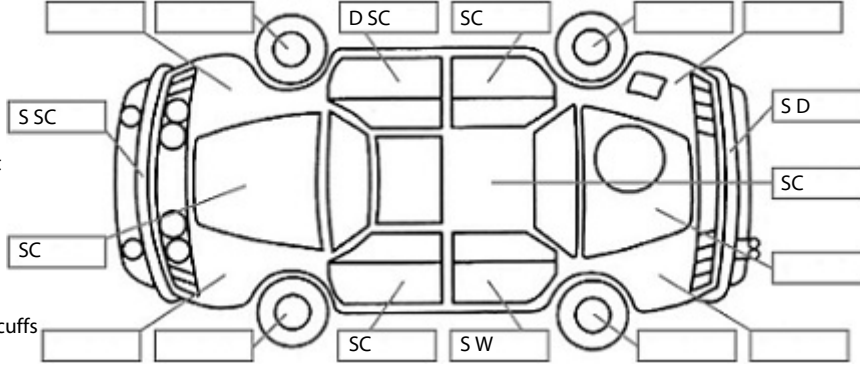

Key:

- S = scratch
- D = dent
- R = rust
- PT = paint defect
- C = crack
- P = pin dent
- * = decals
- SC = stone chips
- W = significant scuffs

Body Inspection Comments

Rear bumper poor fit

Note: some defects & blemishes may not be displayed in the diagram