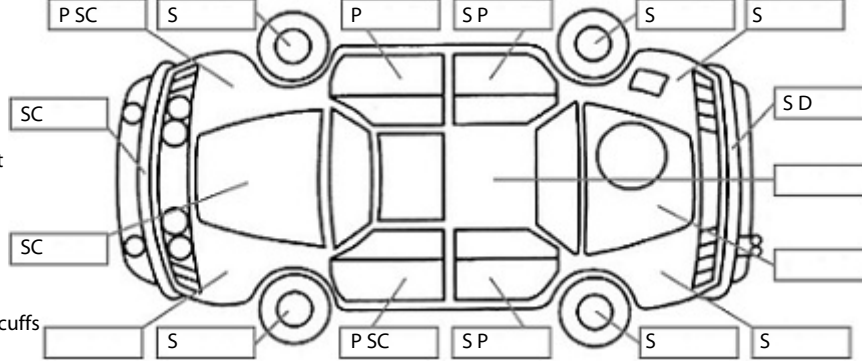

Make: Subaru	Model: Legacy	Body Style: Wagon
Year: 2009	Registration: KYM257	Reg Expiry: 08 Apr 2025
WoF Expiry: 26 Oct 2024	Odometer: 178,523 Kms	Good No: 26378658
VIN: 7AT0GF0BX17015610	Next Service: 185200 kms	Service History: No

Key:

- S = scratch
- D = dent
- R = rust
- PT = paint defect
- C = crack
- P = pin dent
- * = decals
- SC = stone chips
- W = significant scuffs

Body Inspection Comments

Note: some defects & blemishes may not be displayed in the diagram

Minor windscreen chips. Left front tyre badly worn on outside edge.

Conditions During Body Inspection: Dry

Under Carriage & Under Bonnet Inspection Comments

Interior Comments

Seats	Average
Carpets	Average
Panels	Average
Dashboard	Average