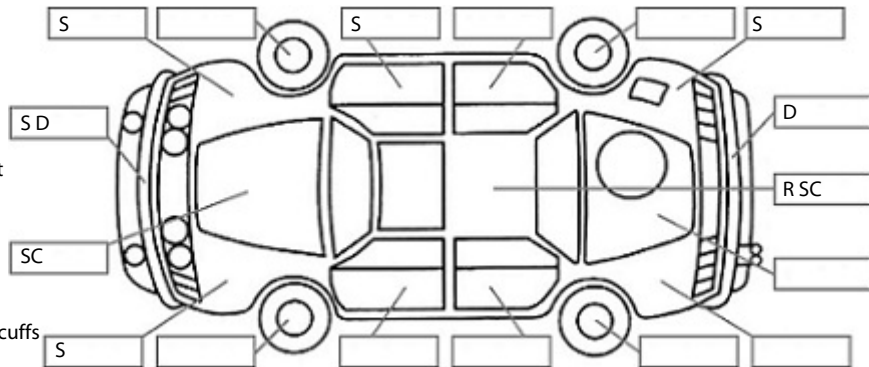

Make: Mazda	Model: Bt-50	Body Style: Utility
Year: 2016	Registration: JQR788	Reg Expiry: 23 Aug 2025
WoF Expiry: 08 Feb 2025	Odometer: 224,028 Kms	Good No: 26378586
VIN: MM0UR0YF100536971	Next Service: 228,986 km	Service History: No

Key:

- S = scratch
- D = dent
- R = rust
- PT = paint defect
- C = crack
- P = pin dent
- * = decals
- SC = stone chips
- W = significant scuffs

Note: some defects & blemishes may not be displayed in the diagram

Body Inspection Comments

Rear bumper pushed in.
Scratches on tail light.

Conditions During Body Inspection:
Under Carriage & Under Bonnet Inspection Comments

RWD.

Interior Comments

Seats	Poor
Carpets	Good
Panels	Average
Dashboard	Good

General Comments

Panel below steering column missing.
Bonnet lever damaged.
Fault codes.

Road Conditions During Test Drive: Dry

Engine Timing Mechanism: Timing Chain
Evidence of Cam Belt Replacement: Not Applicable Kms: