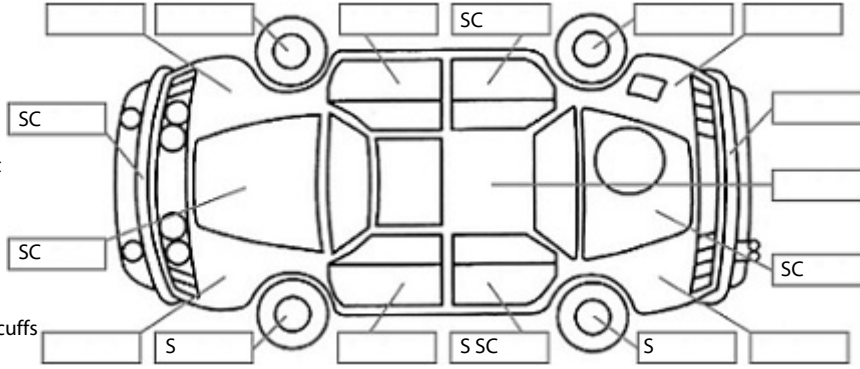

**Key:**

- S = scratch
- D = dent
- R = rust
- PT = paint defect
- C = crack
- P = pin dent
- \* = decals
- SC = stone chips
- W = significant scuffs

Body Inspection Comments

Note: some defects & blemishes may not be displayed in the diagram

Road Conditions During Test Drive: Dry

Engine Timing Mechanism: Timing Chain  
Evidence of Cam Belt Replacement: Not Applicable Kms:

	Pass	Fail	N/A
<b>Engine</b>			
Oil level	✓		
Smoke & fumes	✓		
Performance	✓		
Noise	✓		
<b>Cooling System</b>			
Coolant condition	✓		
Performance	✓		
Radiator / Hoses (visual)	✓		
<b>Transmission</b>			
Operation	✓		
Noise	✓		
Clutch			✓
CV joints	✓		
Wheel bearings	✓		
<b>Brakes</b>			
Performance	✓		
Hand Brake	✓		
<b>Tyres</b> (lowest observed tread depth of tyres)			
Left front	6.0	mm	
Right front	6.0	mm	
Left rear	3.5	mm	
Right rear	2.5	mm	
Spare	N/A		
<b>Suspension</b>			
Suspension performance	✓		
Steering performance	✓		
Shock absorbers	✓		
<b>Air Conditioning / Heater</b>			
Operation	✓		
<b>Electrical / Accessories</b>			
Head lights	✓		
Tail lights	✓		
Indicators	✓		
Dashboard warning lights	✓		
Wipers (front & rear)	✓		
Window winder FL	✓		
Window winder FR	✓		
Window winder RL	✓		
Window winder RR	✓		
Rear view mirrors	✓		
Radio (basic test only)	✓		
CD (basic test only)	✓		
Number of keys	2		
Central locking	✓		
Remote locking	✓		
Sat. Nav. (basic test only)			✓
Reversing camera			✓