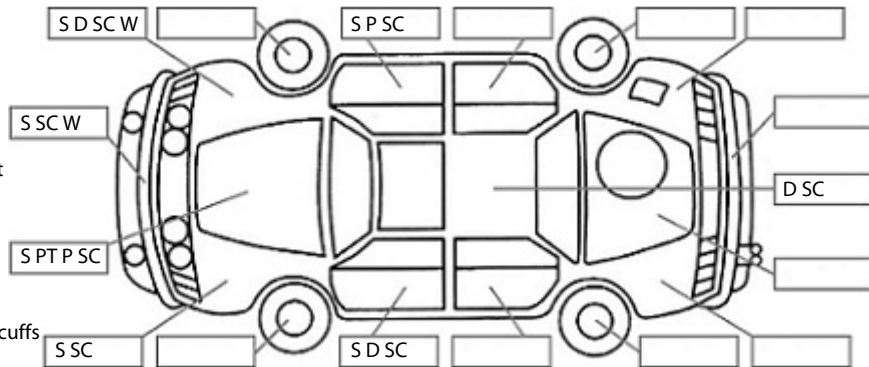

<b>Make:</b> Nissan	<b>Model:</b> Navara	<b>Body Style:</b> Utility
<b>Year:</b> 2005	<b>Registration:</b> CNJ683	<b>Reg Expiry:</b> 27 Nov 2024
<b>WoF Expiry:</b> 11 Jan 2025	<b>Odometer:</b> 334,152 Kms	<b>Good No:</b> 26377288
<b>VIN:</b> JN1APGD22U0057839	<b>Next Service:</b> 342,000 kms	<b>Service History:</b> No

**Key:**

- S = scratch
- D = dent
- R = rust
- PT = paint defect
- C = crack
- P = pin dent
- \* = decals
- SC = stone chips
- W = significant scuffs

**Body Inspection Comments**

Note: some defects & blemishes may not be displayed in the diagram