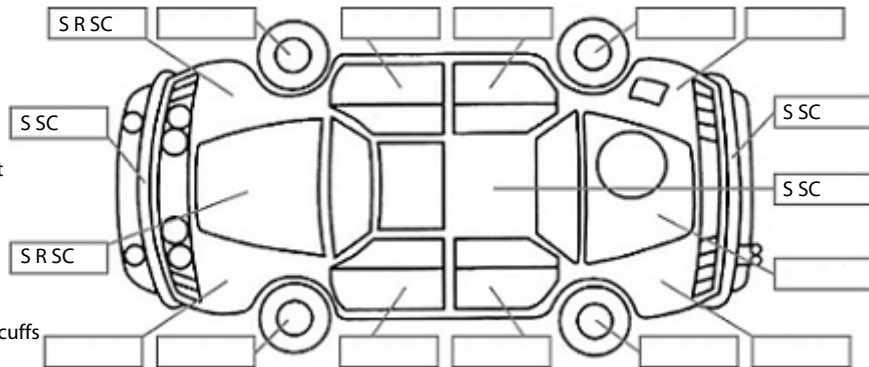

Key:

- S = scratch
- D = dent
- R = rust
- PT = paint defect
- C = crack
- P = pin dent
- * = decals
- SC = stone chips
- W = significant scuffs

Body Inspection Comments

Note: some defects & blemishes may not be displayed in the diagram