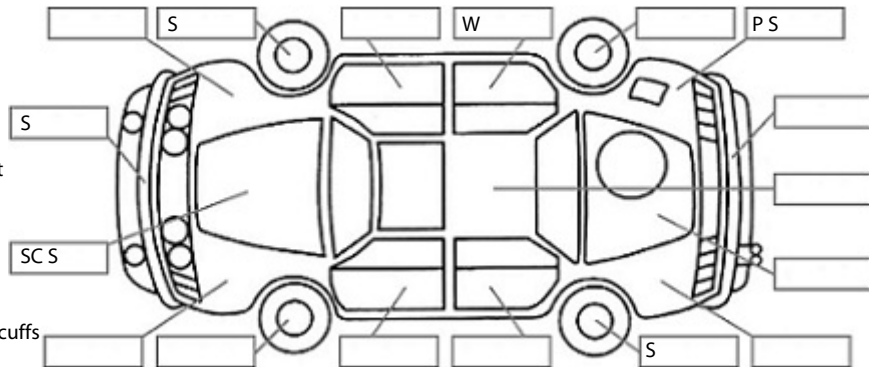

**Key:**

- S = scratch
- D = dent
- R = rust
- PT = paint defect
- C = crack
- P = pin dent
- \* = decals
- SC = stone chips
- W = significant scuffs

Body Inspection Comments

Note: some defects &amp; blemishes may not be displayed in the diagram

 Engine Timing Mechanism: Timing Chain  
 Evidence of Cam Belt Replacement: Not Applicable Kms:

	Pass	Fail	N/A
<b>Engine</b>			
Oil level	✓		
Smoke & fumes	✓		
Performance	✓		
Noise	✓		
<b>Cooling System</b>			
Coolant condition	✓		
Performance	✓		
Radiator / Hoses (visual)	✓		
<b>Transmission</b>			
Operation	✓		
Noise	✓		
Clutch			✓
CV joints	✓		
Wheel bearings	✓		
<b>Brakes</b>			
Performance	✓		
Hand Brake	✓		
<b>Tyres</b> (lowest observed tread depth of tyres)			
Left front	6.3	mm	
Right front	6.3	mm	
Left rear	3.6	mm	
Right rear	4.0	mm	
Spare	Yes		
<b>Suspension</b>			
Suspension performance	✓		
Steering performance	✓		
Shock absorbers	✓		
<b>Air Conditioning / Heater</b>			
Operation	✓		
<b>Electrical / Accessories</b>			
Head lights	✓		
Tail lights	✓		
Indicators	✓		
Dashboard warning lights	✓		
Wipers (front & rear)	✓		
Window winder FL	✓		
Window winder FR	✓		
Window winder RL			✓
Window winder RR			✓
Rear view mirrors	✓		
Radio (basic test only)	✓		
CD (basic test only)	✓		
Number of keys	2		
Central locking	✓		
Remote locking	✓		
Sat. Nav. (basic test only)			✓
Reversing camera			✓