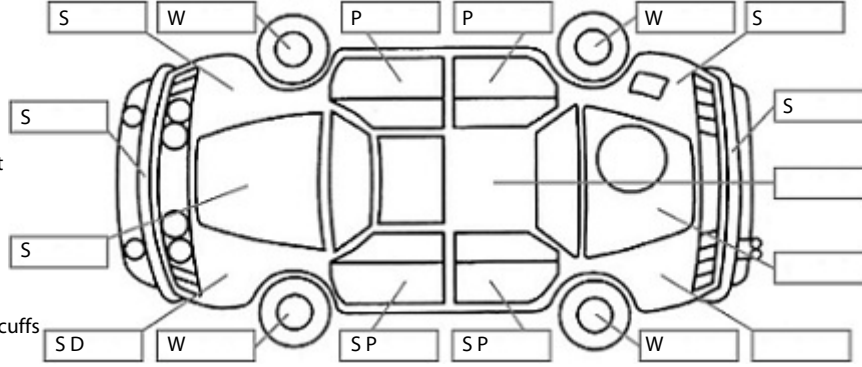

**Key:**

- S = scratch
- D = dent
- R = rust
- PT = paint defect
- C = crack
- P = pin dent
- \* = decals
- SC = stone chips
- W = significant scuffs

Body Inspection Comments

Note: some defects & blemishes may not be displayed in the diagram