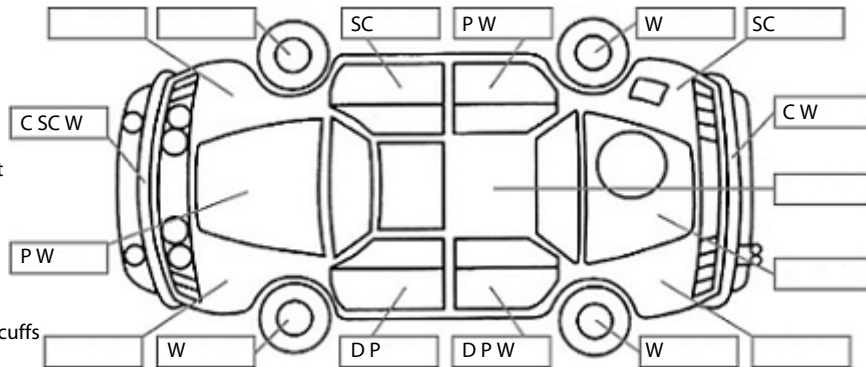

Key:

- S = scratch
- D = dent
- R = rust
- PT = paint defect
- C = crack
- P = pin dent
- * = decals
- SC = stone chips
- W = significant scuffs

Body Inspection Comments

Stone rash
Headlight faded
FR indicator cracked

Note: some defects & blemishes may not be displayed in the diagram

Conditions During Body Inspection: Dry

Under Carriage & Under Bonnet Inspection Comments

Interior Comments

Seats	Average
Carpets	Poor
Panels	Average
Dashboard	Average