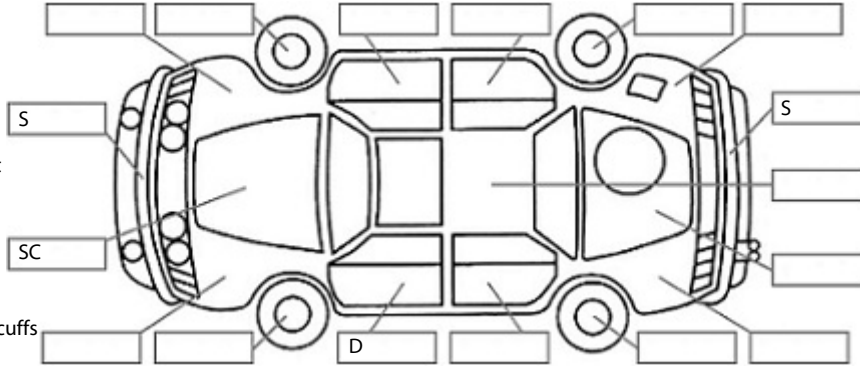

<b>Make:</b> Subaru	<b>Model:</b> XV	<b>Body Style:</b> Hatchback
<b>Year:</b> 2014	<b>Registration:</b> QDL368	<b>Reg Expiry:</b> 20 Nov 2024
<b>WoF Expiry:</b> 03 Aug 2025	<b>Odometer:</b> 145,367 Kms	<b>Good No:</b> 26376093
<b>VIN:</b> 7AT0GF1XX23012878	<b>Next Service:</b> 148,700 kms	<b>Service History:</b> No

**Key:**

- S = scratch
- D = dent
- R = rust
- PT = paint defect
- C = crack
- P = pin dent
- \* = decals
- SC = stone chips
- W = significant scuffs

Note: some defects & blemishes may not be displayed in the diagram