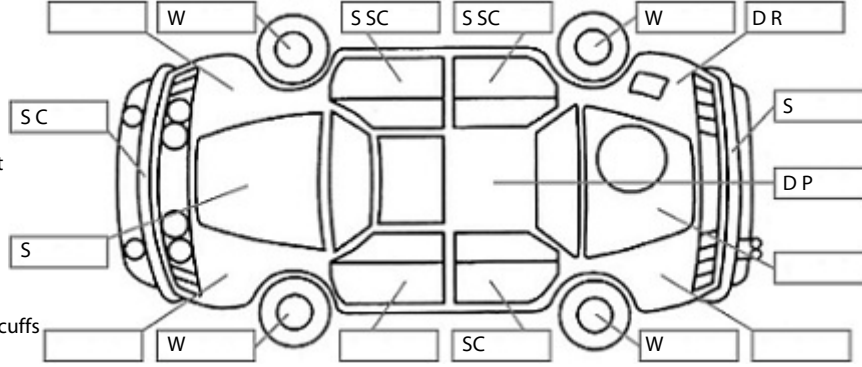

Make: Chrysler	Model: 300C	Body Style: Wagon
Year: 2008	Registration: KYP578	Reg Expiry: 03 Jul 2025
WoF Expiry: 25 Oct 2024	Odometer: 165,833 Kms	Good No: 26375849
VIN: 1C3H9E3H26Y133672	Next Service: 160,333 km	Service History: No

Key:

- S = scratch
- D = dent
- R = rust
- PT = paint defect
- C = crack
- P = pin dent
- * = decals
- SC = stone chips
- W = significant scuffs

Note: some defects & blemishes may not be displayed in the diagram

- RWD.
- R/ F tie rod outer has play.
- Lower engine plastic cover loose.
- Excessive oil leaks
- Front both lower boots on hub split.

Interior Comments

Seats	Good
Carpets	Good
Panels	Good
Dashboard	Good

General Comments

- Engine oil below ADD LEVEL.
- Coolant low condition of coolant poor.
- Fault codes.

Road Conditions During Test Drive: Dry

Engine Timing Mechanism: Timing Chain
Evidence of Cam Belt Replacement: Not Applicable Kms: