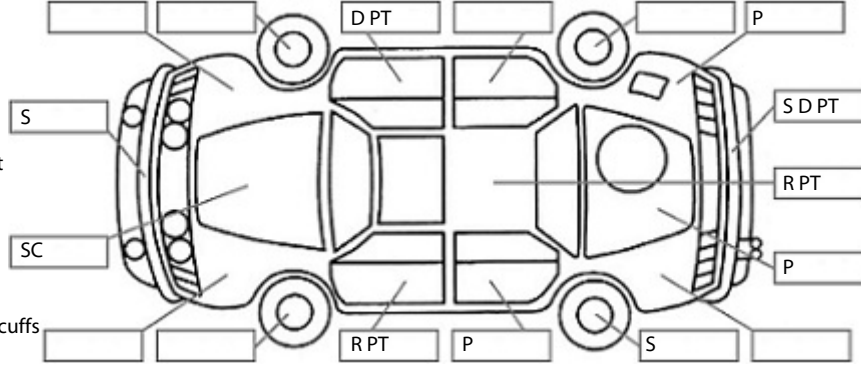

Make: LDV	Model: G10	Body Style: Van
Year: 2018	Registration: LPM873	Reg Expiry: 29 Aug 2025
WoF Expiry: 18 Oct 2024	Odometer: 115,034 Kms	Good No: 26375376
VIN: LSKG4BL18JA085257	Next Service: 121000 kms	Service History: No

Key:

- S = scratch
- D = dent
- R = rust
- PT = paint defect
- C = crack
- P = pin dent
- * = decals
- SC = stone chips
- W = significant scuffs

Body Inspection Comments

Note: some defects & blemishes may not be displayed in the diagram