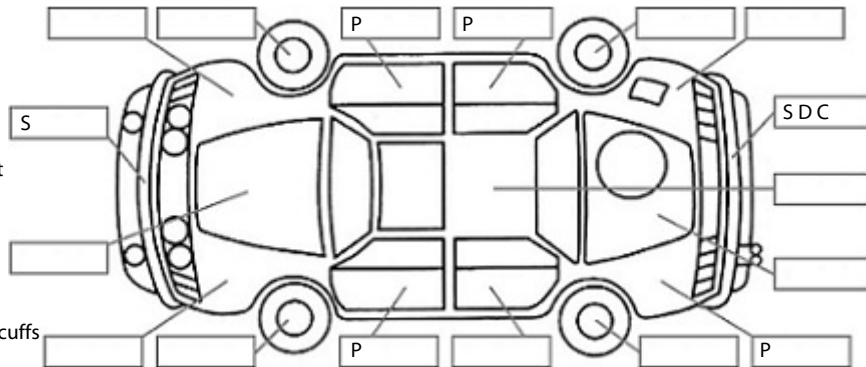

**Key:**

- S = scratch
- D = dent
- R = rust
- PT = paint defect
- C = crack
- P = pin dent
- \* = decals
- SC = stone chips
- W = significant scuffs

Body Inspection Comments

Note: some defects & blemishes may not be displayed in the diagram

Engine Timing Mechanism: Timing Chain  
 Evidence of Cam Belt Replacement: Not Applicable Kms:

	Pass	Fail	N/A
<b>Engine</b>			
Oil level	✓		
Smoke & fumes	✓		
Performance	✓		
Noise	✓		
<b>Cooling System</b>			
Coolant condition	✓		
Performance	✓		
Radiator / Hoses (visual)	✓		
<b>Transmission</b>			
Operation	✓		
Noise	✓		
Clutch			✓
CV joints	✓		
Wheel bearings	✓		
<b>Brakes</b>			
Performance	✓		
Hand Brake	✓		
<b>Tyres</b> (lowest observed tread depth of tyres)			
Left front	4.0	mm	
Right front	4.0	mm	
Left rear	3.0	mm	
Right rear	3.0	mm	
Spare	Yes		
<b>Suspension</b>			
Suspension performance	✓		
Steering performance	✓		
Shock absorbers	✓		
<b>Air Conditioning / Heater</b>			
Operation	✓		
<b>Electrical / Accessories</b>			
Head lights	✓		
Tail lights	✓		
Indicators	✓		
Dashboard warning lights	✓		
Wipers (front & rear)	✓		
Window winder FL	✓		
Window winder FR	✓		
Window winder RL	✓		
Window winder RR	✓		
Rear view mirrors	✓		
Radio (basic test only)	✓		
CD (basic test only)	✓		
Number of keys	1		
Central locking	✓		
Remote locking	✓		
Sat. Nav. (basic test only)			✓
Reversing camera	✓		