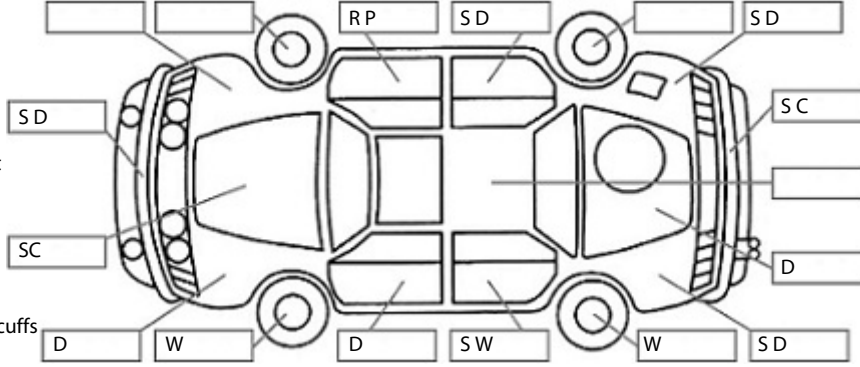

**Key:**

- S = scratch
- D = dent
- R = rust
- PT = paint defect
- C = crack
- P = pin dent
- \* = decals
- SC = stone chips
- W = significant scuffs

Note: some defects & blemishes may not be displayed in the diagram