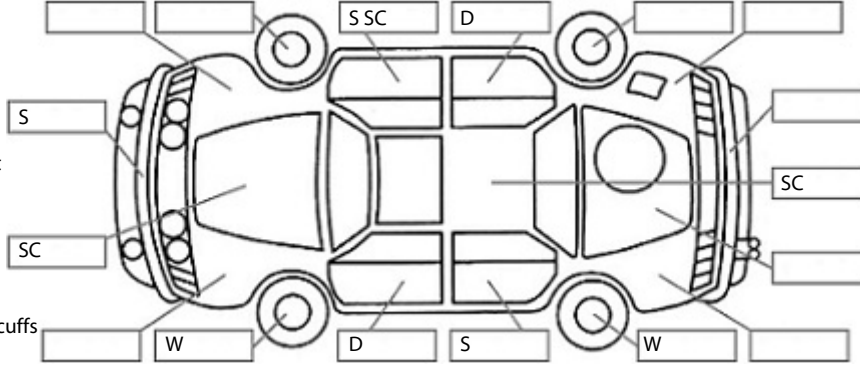

Key:

- S = scratch
- D = dent
- R = rust
- PT = paint defect
- C = crack
- P = pin dent
- * = decals
- SC = stone chips
- W = significant scuffs

Body Inspection Comments

Note: some defects & blemishes may not be displayed in the diagram

Engine Timing Mechanism: Timing Chain
Evidence of Cam Belt Replacement: Not Applicable Kms:

	Pass	Fail	N/A
Engine			
Oil level	✓		
Smoke & fumes	✓		
Performance	✓		
Noise	✓		
Cooling System			
Coolant condition	✓		
Performance	✓		
Radiator / Hoses (visual)	✓		
Transmission			
Operation	✓		
Noise	✓		
Clutch			✓
CV joints	✓		
Wheel bearings	✓		
Brakes			
Performance	✓		
Hand Brake	✓		
Tyres (lowest observed tread depth of tyres)			
Left front	7	mm	
Right front	7	mm	
Left rear	4	mm	
Right rear	4.0	mm	
Spare	Yes		
Suspension			
Suspension performance	✓		
Steering performance	✓		
Shock absorbers	✓		
Air Conditioning / Heater			
Operation	✓		
Electrical / Accessories			
Head lights	✓		
Tail lights	✓		
Indicators	✓		
Dashboard warning lights	✓		
Wipers (front & rear)	✓		
Window winder FL	✓		
Window winder FR	✓		
Window winder RL	✓		
Window winder RR	✓		
Rear view mirrors	✓		
Radio (basic test only)	✓		
CD (basic test only)	✓		
Number of keys	1		
Central locking	✓		
Remote locking	✓		
Sat. Nav. (basic test only)			✓
Reversing camera	✓		