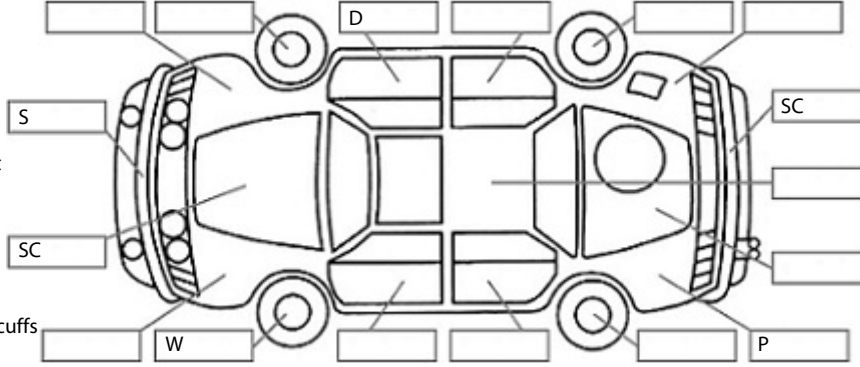

Key:

- S = scratch
- D = dent
- R = rust
- PT = paint defect
- C = crack
- P = pin dent
- * = decals
- SC = stone chips
- W = significant scuffs

Body Inspection Comments

Note: some defects & blemishes may not be displayed in the diagram

Engine Timing Mechanism: Timing Chain
Evidence of Cam Belt Replacement: Not Applicable Kms:

	Pass	Fail	N/A
Engine			
Oil level	✓		
Smoke & fumes	✓		
Performance	✓		
Noise	✓		
Cooling System			
Coolant condition	✓		
Performance	✓		
Radiator / Hoses (visual)	✓		
Transmission			
Operation	✓		
Noise	✓		
Clutch			✓
CV joints	✓		
Wheel bearings	✓		
Brakes			
Performance	✓		
Hand Brake	✓		
Tyres (lowest observed tread depth of tyres)			
Left front	4.0	mm	
Right front	5.0	mm	
Left rear	3.0	mm	
Right rear	5.0	mm	
Spare	Yes		
Suspension			
Suspension performance	✓		
Steering performance	✓		
Shock absorbers	✓		
Air Conditioning / Heater			
Operation	✓		
Electrical / Accessories			
Head lights	✓		
Tail lights	✓		
Indicators	✓		
Dashboard warning lights	✓		
Wipers (front & rear)	✓		
Window winder FL	✓		
Window winder FR	✓		
Window winder RL	✓		
Window winder RR	✓		
Rear view mirrors	✓		
Radio (basic test only)	✓		
CD (basic test only)			✓
Number of keys	1		
Central locking	✓		
Remote locking	✓		
Sat. Nav. (basic test only)			✓
Reversing camera	✓		