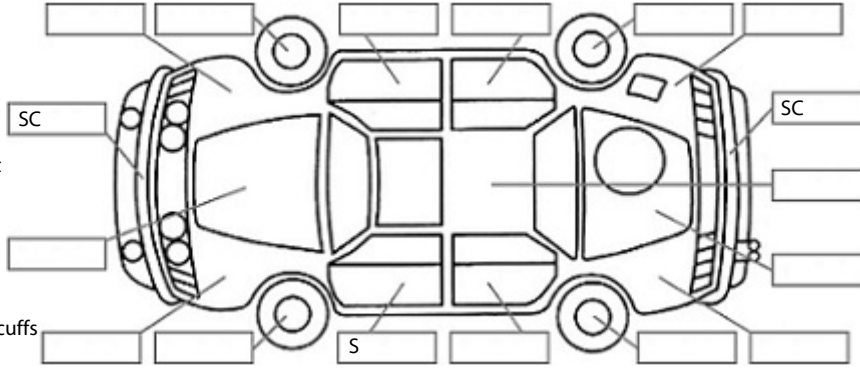

Key:

- S = scratch
- D = dent
- R = rust
- PT = paint defect
- C = crack
- P = pin dent
- * = decals
- SC = stone chips
- W = significant scuffs

Body Inspection Comments

Note: some defects & blemishes may not be displayed in the diagram

Engine Timing Mechanism: Timing Chain
Evidence of Cam Belt Replacement: Not Applicable Kms:

	Pass	Fail	N/A
Engine			
Oil level	✓		
Smoke & fumes	✓		
Performance	✓		
Noise	✓		
Cooling System			
Coolant condition	✓		
Performance	✓		
Radiator / Hoses (visual)	✓		
Transmission			
Operation	✓		
Noise	✓		
Clutch			✓
CV joints	✓		
Wheel bearings	✓		
Brakes			
Performance	✓		
Hand Brake	✓		
Tyres (lowest observed tread depth of tyres)			
Left front	7	mm	
Right front	7	mm	
Left rear	4.5	mm	
Right rear	5	mm	
Spare	Yes		
Suspension			
Suspension performance	✓		
Steering performance	✓		
Shock absorbers	✓		
Air Conditioning / Heater			
Operation	✓		
Electrical / Accessories			
Head lights	✓		
Tail lights	✓		
Indicators	✓		
Dashboard warning lights	✓		
Wipers (front & rear)	✓		
Window winder FL	✓		
Window winder FR	✓		
Window winder RL	✓		
Window winder RR	✓		
Rear view mirrors	✓		
Radio (basic test only)	✓		
CD (basic test only)			✓
Number of keys	1		
Central locking	✓		
Remote locking	✓		
Sat. Nav. (basic test only)			✓
Reversing camera	✓		