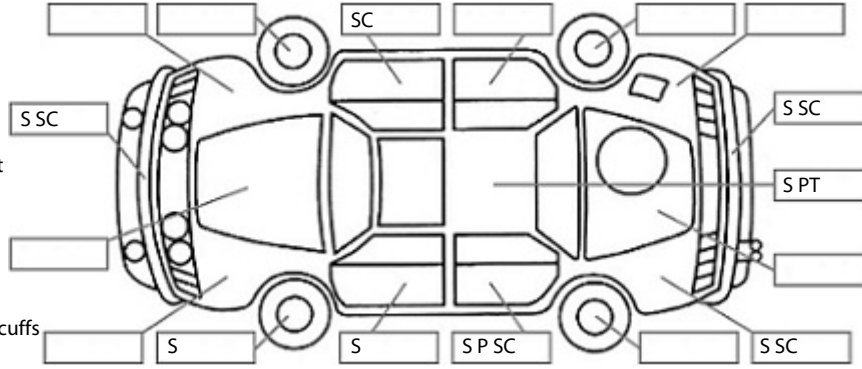

Key:

- S = scratch
- D = dent
- R = rust
- PT = paint defect
- C = crack
- P = pin dent
- * = decals
- SC = stone chips
- W = significant scuffs

Body Inspection Comments

Note: some defects & blemishes may not be displayed in the diagram

Conditions During Body Inspection: Dry

Under Carriage & Under Bonnet Inspection Comments

engine oil leak

Interior Comments

Seats	Good
Carpets	Good
Panels	Good
Dashboard	Good

General Comments

Road Conditions During Test Drive: Dry

Engine Timing Mechanism: Timing Chain
Evidence of Cam Belt Replacement: Not Applicable Kms:

	Pass	Fail	N/A
Engine			
Oil level	✓		
Smoke & fumes	✓		
Performance	✓		
Noise	✓		
Cooling System			
Coolant condition	✓		
Performance	✓		
Radiator / Hoses (visual)	✓		
Transmission			
Operation	✓		
Noise	✓		
Clutch			✓
CV joints	✓		
Wheel bearings	✓		
Brakes			
Performance	✓		
Hand Brake	✓		
Tyres (lowest observed tread depth of tyres)			
Left front	4.0	mm	
Right front	3.5	mm	
Left rear	3.0	mm	
Right rear	3.5	mm	
Spare	Yes		
Suspension			
Suspension performance	✓		
Steering performance	✓		
Shock absorbers	✓		
Air Conditioning / Heater			
Operation	✓		
Electrical / Accessories			
Head lights	✓		
Tail lights	✓		
Indicators	✓		
Dashboard warning lights	✓		
Wipers (front & rear)	✓		
Window winder FL	✓		
Window winder FR	✓		
Window winder RL	✓		
Window winder RR	✓		
Rear view mirrors	✓		
Radio (basic test only)	✓		
CD (basic test only)	✓		
Number of keys	2		
Central locking	✓		
Remote locking	✓		
Sat. Nav. (basic test only)			✓
Reversing camera			✓