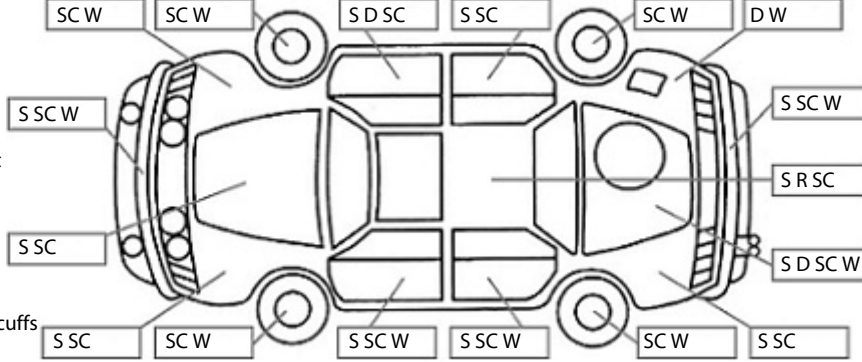

<b>Make:</b> Ford	<b>Model:</b> Territory	<b>Body Style:</b> SUV
<b>Year:</b> 2012	<b>Registration:</b> GFW378	<b>Reg Expiry:</b> 31 Jan 2025
<b>WoF Expiry:</b> 14 Dec 2024	<b>Odometer:</b> 241,656 Kms	<b>Good No:</b> 26372996
<b>VIN:</b> 6FPAAAJGATBM5944	<b>Next Service:</b>	<b>Service History:</b> No

- Key:**
- S = scratch
  - D = dent
  - R = rust
  - PT = paint defect
  - C = crack
  - P = pin dent
  - \* = decals
  - SC = stone chips
  - W = significant scuffs

Note: some defects & blemishes may not be displayed in the diagram