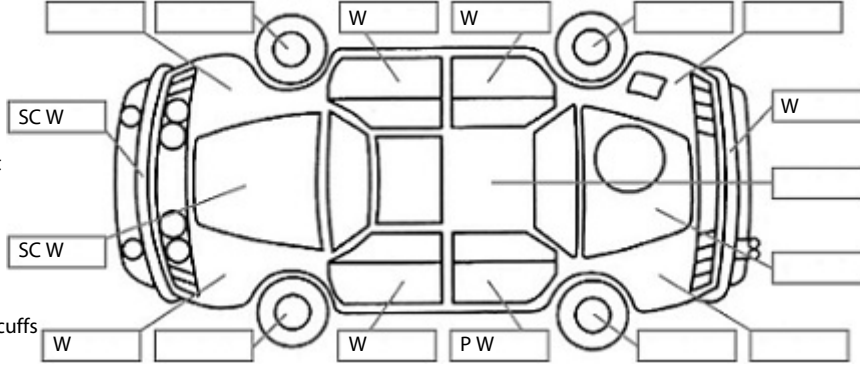

Key:

- S = scratch
- D = dent
- R = rust
- PT = paint defect
- C = crack
- P = pin dent
- * = decals
- SC = stone chips
- W = significant scuffs

Body Inspection Comments

Note: some defects & blemishes may not be displayed in the diagram

Conditions During Body Inspection: Dry

Under Carriage & Under Bonnet Inspection Comments

Engine oil leak / power steering leaks
Ball joints appear to be worn
Sway bar links worn

Interior Comments

Seats	Poor
Carpets	Average
Panels	Average
Dashboard	Average