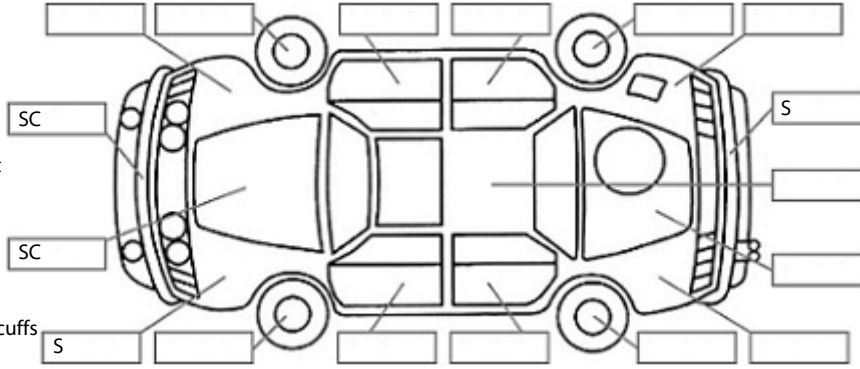

Key:

- S = scratch
- D = dent
- R = rust
- PT = paint defect
- C = crack
- P = pin dent
- * = decals
- SC = stone chips
- W = significant scuffs

Body Inspection Comments

Note: some defects & blemishes may not be displayed in the diagram

Engine Timing Mechanism: Timing Chain
Evidence of Cam Belt Replacement: Not Applicable Kms:

	Pass	Fail	N/A
Engine			
Oil level	✓		
Smoke & fumes	✓		
Performance	✓		
Noise	✓		
Cooling System			
Coolant condition	✓		
Performance	✓		
Radiator / Hoses (visual)	✓		
Transmission			
Operation	✓		
Noise	✓		
Clutch			✓
CV joints	✓		
Wheel bearings	✓		
Brakes			
Performance	✓		
Hand Brake	✓		
Tyres (lowest observed tread depth of tyres)			
Left front	7.2	mm	
Right front	7.2	mm	
Left rear	3.9	mm	
Right rear	4.0	mm	
Spare	N/A		
Suspension			
Suspension performance	✓		
Steering performance	✓		
Shock absorbers	✓		
Air Conditioning / Heater			
Operation	✓		
Electrical / Accessories			
Head lights	✓		
Tail lights	✓		
Indicators	✓		
Dashboard warning lights	✓		
Wipers (front & rear)	✓		
Window winder FL	✓		
Window winder FR	✓		
Window winder RL	✓		
Window winder RR	✓		
Rear view mirrors	✓		
Radio (basic test only)	✓		
CD (basic test only)	✓		
Number of keys	2		
Central locking	✓		
Remote locking	✓		
Sat. Nav. (basic test only)			✓
Reversing camera	✓		