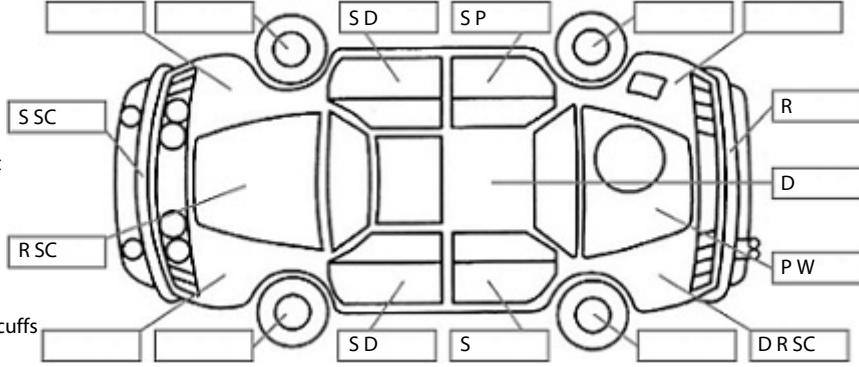

**Key:**

- S = scratch
- D = dent
- R = rust
- PT = paint defect
- C = crack
- P = pin dent
- \* = decals
- SC = stone chips
- W = significant scuffs

Note: some defects & blemishes may not be displayed in the diagram

**Body Inspection Comments**

L/H filler panel scuffs.  
Front bumper refit.  
R/F seat belt fraying.

**Conditions During Body Inspection:**

**Under Carriage & Under Bonnet Inspection Comments**

RWD.  
Excessive oil leak underside.