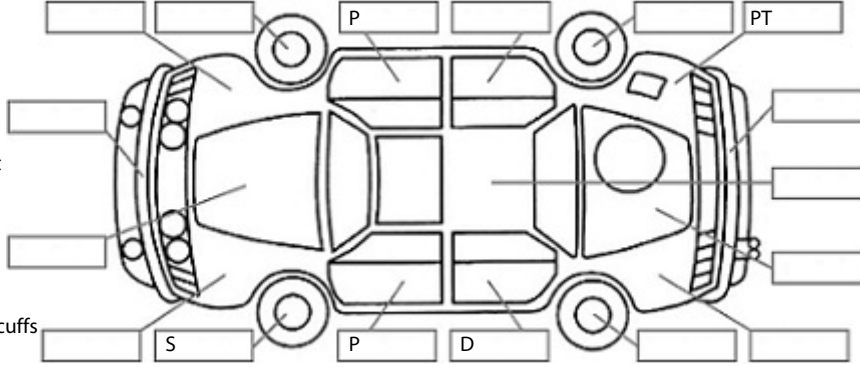

**Key:**

- S = scratch
- D = dent
- R = rust
- PT = paint defect
- C = crack
- P = pin dent
- \* = decals
- SC = stone chips
- W = significant scuffs

Body Inspection Comments

Note: some defects & blemishes may not be displayed in the diagram

Conditions During Body Inspection: Dry

Under Carriage & Under Bonnet Inspection Comments

4WD  
Front brake pads and rotors low.  
Rear brake pads getting low.  
Engine oil leaks.

Interior Comments

Seats	Good
Carpets	Good
Panels	Average
Dashboard	Good