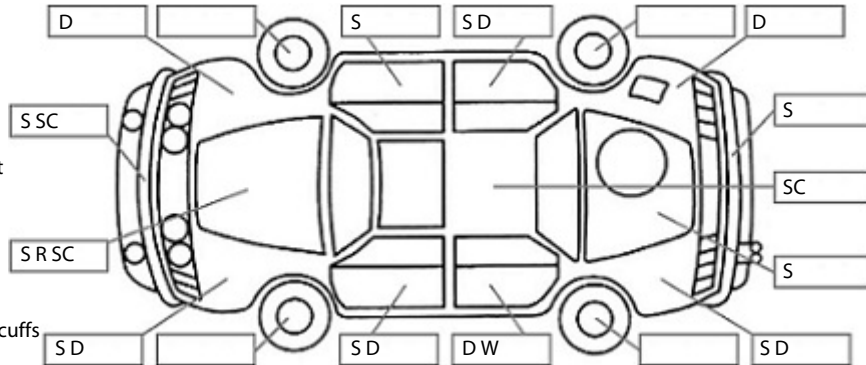

Make: Suzuki	Model: Vitara	Body Style: SUV
Year: 2017	Registration: KNR401	Reg Expiry: 27 Apr 2025
WoF Expiry: 11 Oct 2025	Odometer: 106,885 Kms	Good No: 26369719
VIN: TSMLYD21S00329630	Next Service: 120,000km	Service History: Yes

Key:

- S = scratch
- D = dent
- R = rust
- PT = paint defect
- C = crack
- P = pin dent
- * = decals
- SC = stone chips
- W = significant scuffs

Body Inspection Comments

Windscreen stone chips

Note: some defects & blemishes may not be displayed in the diagram

Engine Timing Mechanism: Timing Chain
 Evidence of Cam Belt Replacement: Not Applicable Kms:

	Pass	Fail	N/A
Engine			
Oil level	✓		
Smoke & fumes	✓		
Performance	✓		
Noise	✓		
Cooling System			
Coolant condition	✓		
Performance	✓		
Radiator / Hoses (visual)	✓		
Transmission			
Operation	✓		
Noise	✓		
Clutch			✓
CV joints	✓		
Wheel bearings	✓		
Brakes			
Performance	✓		
Hand Brake	✓		
Tyres (lowest observed tread depth of tyres)			
Left front	8.0	mm	
Right front	9.0	mm	
Left rear	4.0	mm	
Right rear	4.0	mm	
Spare	Yes		
Suspension			
Suspension performance	✓		
Steering performance	✓		
Shock absorbers	✓		
Air Conditioning / Heater			
Operation	✓		
Electrical / Accessories			
Head lights	✓		
Tail lights	✓		
Indicators	✓		
Dashboard warning lights	✓		
Wipers (front & rear)	✓		
Window winder FL	✓		
Window winder FR	✓		
Window winder RL	✓		
Window winder RR	✓		
Rear view mirrors	✓		
Radio (basic test only)	✓		
CD (basic test only)			✓
Number of keys	2		
Central locking	✓		
Remote locking	✓		
Sat. Nav. (basic test only)			✓
Reversing camera	✓		