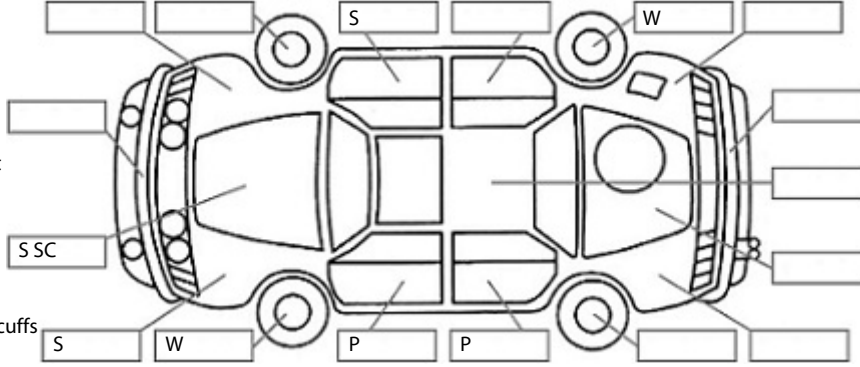

**Key:**

- S = scratch
- D = dent
- R = rust
- PT = paint defect
- C = crack
- P = pin dent
- \* = decals
- SC = stone chips
- W = significant scuffs

Body Inspection Comments

Stone chip in front windscreen