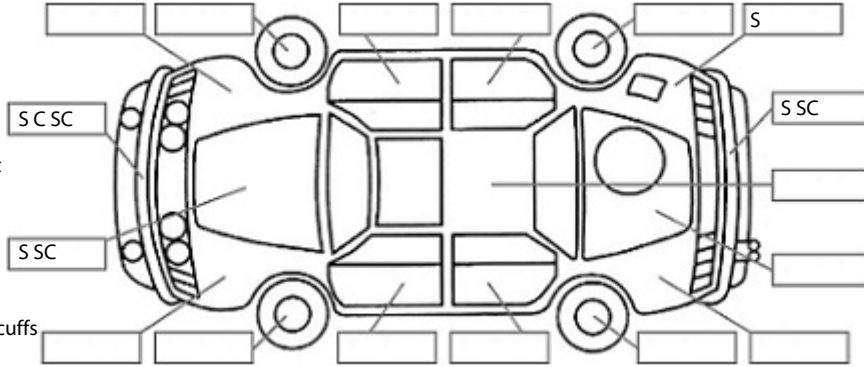

Key:

- S = scratch
- D = dent
- R = rust
- PT = paint defect
- C = crack
- P = pin dent
- * = decals
- SC = stone chips
- W = significant scuffs

Body Inspection Comments

Note: some defects & blemishes may not be displayed in the diagram