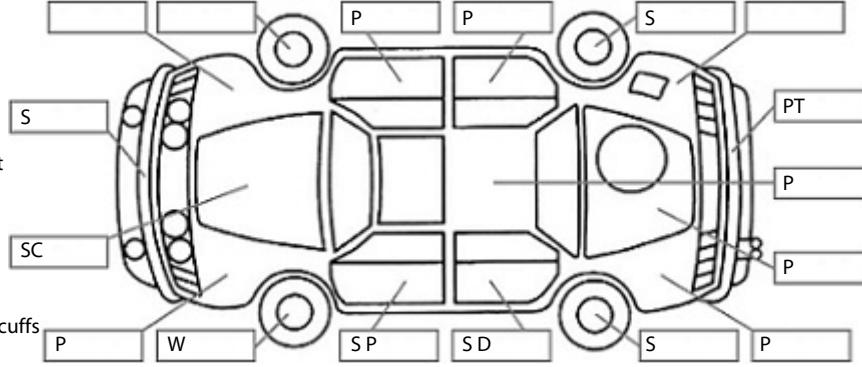

Make: Volkswagen	Model: Touareg	Body Style: SUV
Year: 2017	Registration: LAY733	Reg Expiry: 01 Apr 2025
WoF Expiry:	Odometer: 113,856 Kms	Good No: 26368192
VIN: WVGZZZ7PZJD00048	Next Service: 128000 kms	Service History: No

Key:

- S = scratch
- D = dent
- R = rust
- PT = paint defect
- C = crack
- P = pin dent
- * = decals
- SC = stone chips
- W = significant scuffs

Body Inspection Comments

Note: some defects & blemishes may not be displayed in the diagram

Engine Timing Mechanism: Unknown
Evidence of Cam Belt Replacement: Not Applicable Kms:

	Pass	Fail	N/A
Engine			
Oil level	✓		
Smoke & fumes	✓		
Performance	✓		
Noise	✓		
Cooling System			
Coolant condition	✓		
Performance	✓		
Radiator / Hoses (visual)	✓		
Transmission			
Operation	✓		
Noise	✓		
Clutch			✓
CV joints	✓		
Wheel bearings	✓		
Brakes			
Performance	✓		
Hand Brake	✓		
Tyres (lowest observed tread depth of tyres)			
Left front	5.0	mm	
Right front	5.0	mm	
Left rear	4.0	mm	
Right rear	4.0	mm	
Spare	Yes		
Suspension			
Suspension performance	✓		
Steering performance	✓		
Shock absorbers	✓		
Air Conditioning / Heater			
Operation	✓		
Electrical / Accessories			
Head lights	✓		
Tail lights	✓		
Indicators	✓		
Dashboard warning lights	✓		
Wipers (front & rear)	✓		
Window winder FL	✓		
Window winder FR	✓		
Window winder RL	✓		
Window winder RR	✓		
Rear view mirrors	✓		
Radio (basic test only)	✓		
CD (basic test only)			✓
Number of keys	2		
Central locking	✓		
Remote locking	✓		
Sat. Nav. (basic test only)	✓		
Reversing camera	✓		