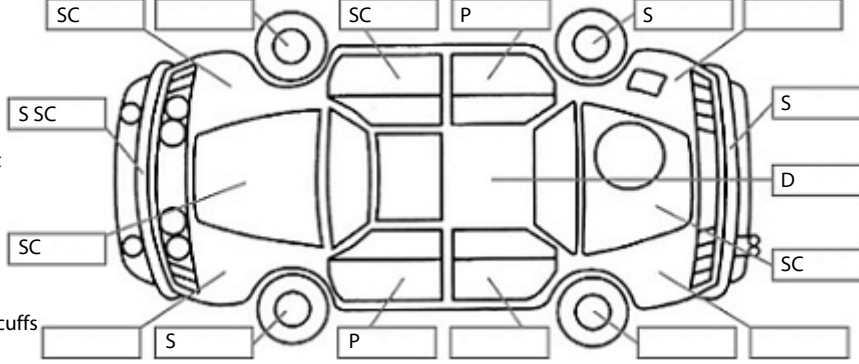

- Key:**
S = scratch
D = dent
R = rust
PT = paint defect
C = crack
P = pin dent
* = decals
SC = stone chips
W = significant scuffs

Body Inspection Comments

Minor windscreen chips. Dents in the roof.

Note: some defects & blemishes may not be displayed in the diagram

Conditions During Body Inspection: Dry

Under Carriage & Under Bonnet Inspection Comments

Interior Comments

Seats	Average
Carpets	Average
Panels	Average
Dashboard	Average

General Comments

Right rear seatbelt damaged and left rear has minor damage. Has tyre pump but no sealant.