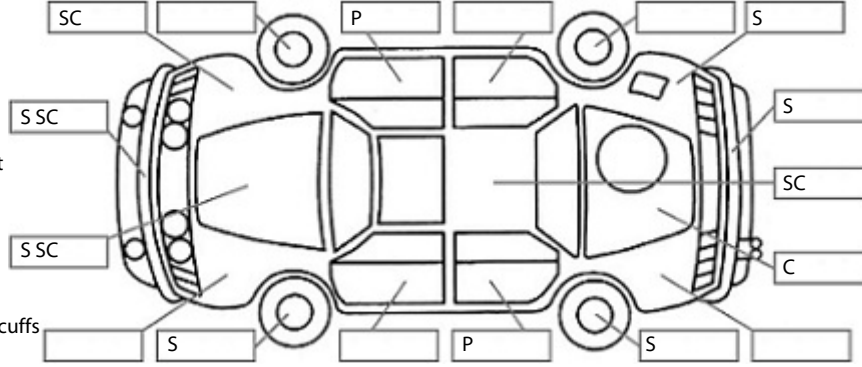

Make: Subaru	Model: Forester	Body Style: Wagon
Year: 2013	Registration: QTG283	Reg Expiry: 16 Nov 2024
WoF Expiry: 30 May 2025	Odometer: 90,843 Kms	Good No: 26367238
VIN: 7AT0GF17X23005801	Next Service: 100,000	Service History: No

Key:

- S = scratch
- D = dent
- R = rust
- PT = paint defect
- C = crack
- P = pin dent
- * = decals
- SC = stone chips
- W = significant scuffs

Body Inspection Comments

Tailgate plastic panel is cracked.

General Comments

Slight pulley noise. Oil leak.

Road Conditions During Test Drive: Dry

Engine Timing Mechanism: Timing Chain
Evidence of Cam Belt Replacement: Not Applicable Kms:

	Pass	Fail	N/A
Engine			
Oil level	✓		
Smoke & fumes	✓		
Performance	✓		
Noise	✓		
Cooling System			
Coolant condition	✓		
Performance	✓		
Radiator / Hoses (visual)	✓		
Transmission			
Operation	✓		
Noise	✓		
Clutch			✓
CV joints	✓		
Wheel bearings	✓		
Brakes			
Performance	✓		
Hand Brake	✓		
Tyres (lowest observed tread depth of tyres)			
Left front	5	mm	
Right front	4.0	mm	
Left rear	6.0	mm	
Right rear	6.0	mm	
Spare	Yes		
Suspension			
Suspension performance	✓		
Steering performance	✓		
Shock absorbers	✓		
Air Conditioning / Heater			
Operation	✓		
Electrical / Accessories			
Head lights	✓		
Tail lights	✓		
Indicators	✓		
Dashboard warning lights	✓		
Wipers (front & rear)	✓		
Window winder FL	✓		
Window winder FR	✓		
Window winder RL	✓		
Window winder RR	✓		
Rear view mirrors	✓		
Radio (basic test only)	✓		
CD (basic test only)	✓		
Number of keys	2		
Central locking	✓		
Remote locking	✓		
Sat. Nav. (basic test only)			✓
Reversing camera	✓		