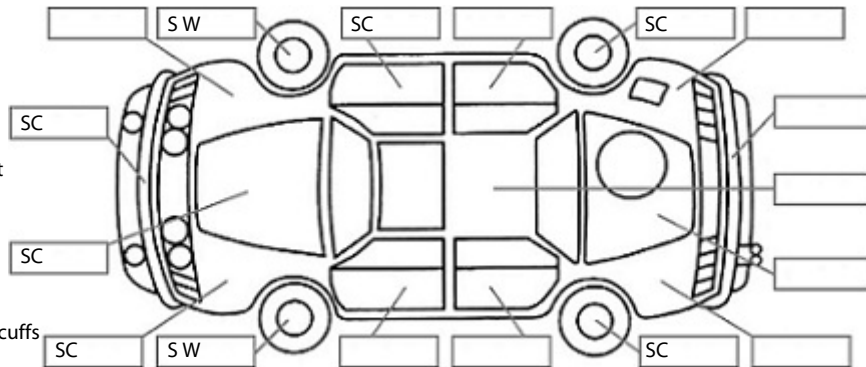

Key:

- S = scratch
- D = dent
- R = rust
- PT = paint defect
- C = crack
- P = pin dent
- * = decals
- SC = stone chips
- W = significant scuffs

Body Inspection Comments

Note: some defects & blemishes may not be displayed in the diagram

Engine Timing Mechanism: Timing Chain
 Evidence of Cam Belt Replacement: Not Applicable Kms:

	Pass	Fail	N/A
Engine			
Oil level	✓		
Smoke & fumes	✓		
Performance	✓		
Noise	✓		
Cooling System			
Coolant condition	✓		
Performance	✓		
Radiator / Hoses (visual)	✓		
Transmission			
Operation	✓		
Noise	✓		
Clutch			✓
CV joints	✓		
Wheel bearings	✓		
Brakes			
Performance	✓		
Hand Brake	✓		
Tyres (lowest observed tread depth of tyres)			
Left front	5	mm	
Right front	5	mm	
Left rear	6	mm	
Right rear	6	mm	
Spare	No		
Suspension			
Suspension performance	✓		
Steering performance	✓		
Shock absorbers	✓		
Air Conditioning / Heater			
Operation	✓		
Electrical / Accessories			
Head lights	✓		
Tail lights	✓		
Indicators	✓		
Dashboard warning lights	✓		
Wipers (front & rear)	✓		
Window winder FL	✓		
Window winder FR	✓		
Window winder RL	✓		
Window winder RR	✓		
Rear view mirrors	✓		
Radio (basic test only)	✓		
CD (basic test only)	✓		
Number of keys	1		
Central locking	✓		
Remote locking	✓		
Sat. Nav. (basic test only)	✓		
Reversing camera	✓		