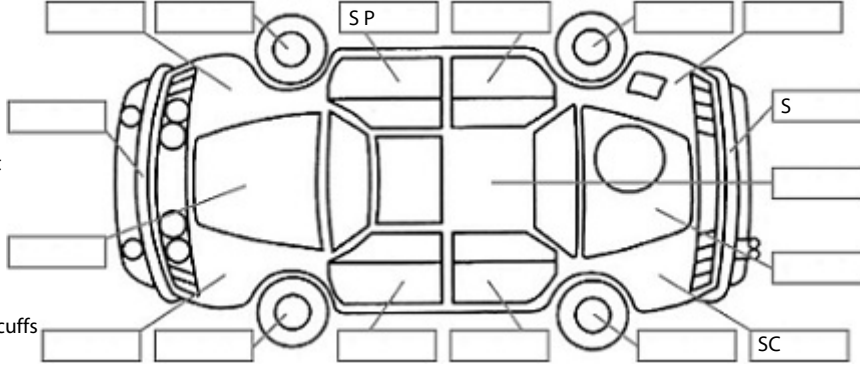

<b>Make:</b> Suzuki	<b>Model:</b> Ignis	<b>Body Style:</b> Hatchback
<b>Year:</b> 2017	<b>Registration:</b> QPT324	<b>Reg Expiry:</b> 09 Nov 2024
<b>WoF Expiry:</b> 10 May 2025	<b>Odometer:</b> 53,759 Kms	<b>Good No:</b> 26365572
<b>VIN:</b> 7AT0GKDTX24121241	<b>Next Service:</b> 63580	<b>Service History:</b> No

**Key:**

- S = scratch
- D = dent
- R = rust
- PT = paint defect
- C = crack
- P = pin dent
- \* = decals
- SC = stone chips
- W = significant scuffs

Body Inspection Comments

Note: some defects & blemishes may not be displayed in the diagram