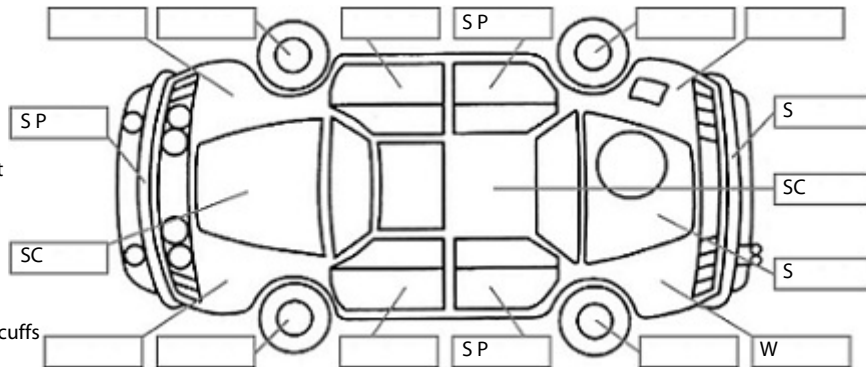

Key:

- S = scratch
- D = dent
- R = rust
- PT = paint defect
- C = crack
- P = pin dent
- * = decals
- SC = stone chips
- W = significant scuffs

Body Inspection Comments

Note: some defects & blemishes may not be displayed in the diagram

Windscreen cracked out of cva

Conditions During Body Inspection: Dry

Under Carriage & Under Bonnet Inspection Comments

Minor engine oil leakks Drive

Interior Comments

Seats	Average
Carpets	Average
Panels	Average
Dashboard	Average