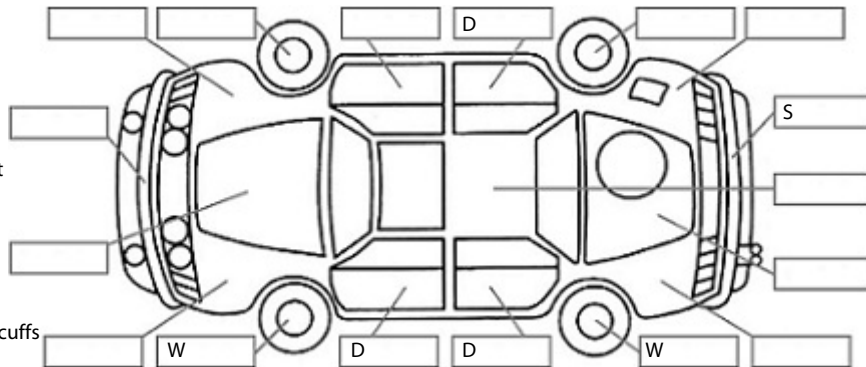

Key:

- S = scratch
- D = dent
- R = rust
- PT = paint defect
- C = crack
- P = pin dent
- * = decals
- SC = stone chips
- W = significant scuffs

Body Inspection Comments

Spare tolls missing, both rear tyre low,

General Comments

Service light on,L wheel bearing or wheel noise .coolant leak mark,

Road Conditions During Test Drive: Dry

Engine Timing Mechanism: Timing Chain

Evidence of Cam Belt Replacement: Not Applicable Kms: