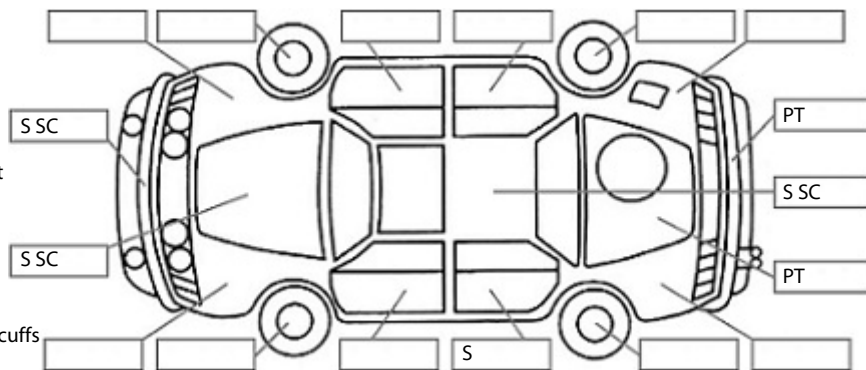

Key:

- S = scratch
- D = dent
- R = rust
- PT = paint defect
- C = crack
- P = pin dent
- * = decals
- SC = stone chips
- W = significant scuffs

Body Inspection Comments

Note: some defects & blemishes may not be displayed in the diagram