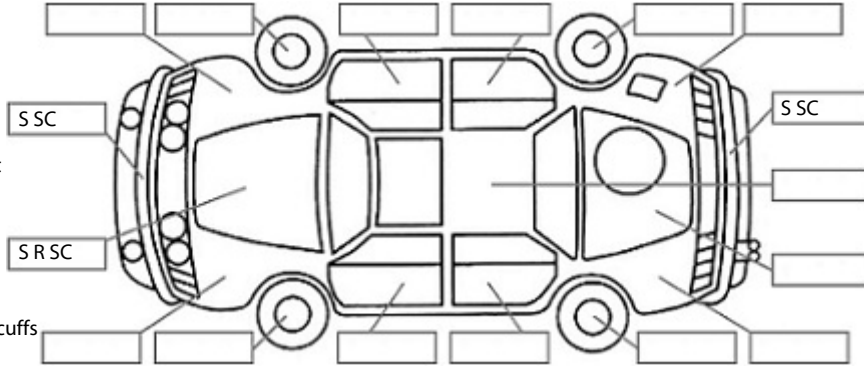

Make: Holden	Model: Cruze	Body Style: Sedan
Year: 2014	Registration: HLG309	Reg Expiry: 21 Nov 2024
WoF Expiry: 07 May 2025	Odometer: 107,478 Kms	Good No: 26363030
VIN: 6G1PD5EM0EL938058	Next Service: 109,000	Service History: Yes

Key:

- S = scratch
- D = dent
- R = rust
- PT = paint defect
- C = crack
- P = pin dent
- * = decals
- SC = stone chips
- W = significant scuffs

Body Inspection Comments

Note: some defects & blemishes may not be displayed in the diagram