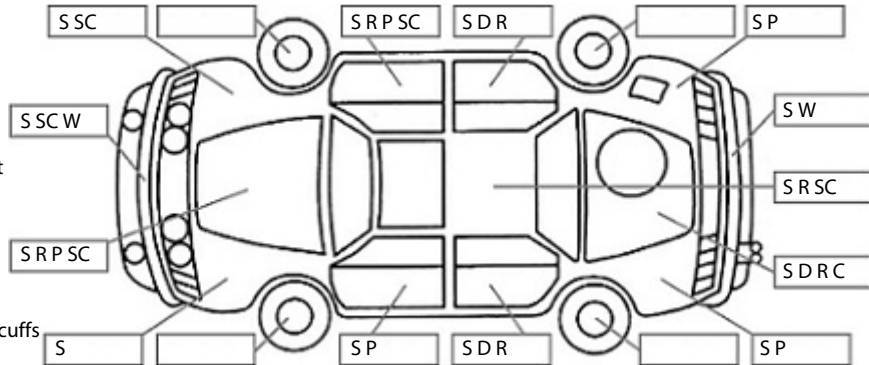

Make: Mitsubishi	Model: Delica	Body Style: Van
Year: 2008	Registration: KP8583	Reg Expiry: 10 Nov 2024
WoF Expiry: 29 Aug 2025	Odometer: 349,314 Kms	Good No: 26362854
VIN: 7AT0CJ0PX17103511	Next Service: 355,700	Service History: No

Key:

- S = scratch
- D = dent
- R = rust
- PT = paint defect
- C = crack
- P = pin dent
- * = decals
- SC = stone chips
- W = significant scuffs

Body Inspection Comments

Headlights Faded
 Minor Stone Chips Windscreen
 Right Mirror Cracked

Note: some defects & blemishes may not be displayed in the diagram

Conditions During Body Inspection: Dry

Under Carriage & Under Bonnet Inspection Comments

Oil Seepage - Expected for Age & Mileage

Interior Comments