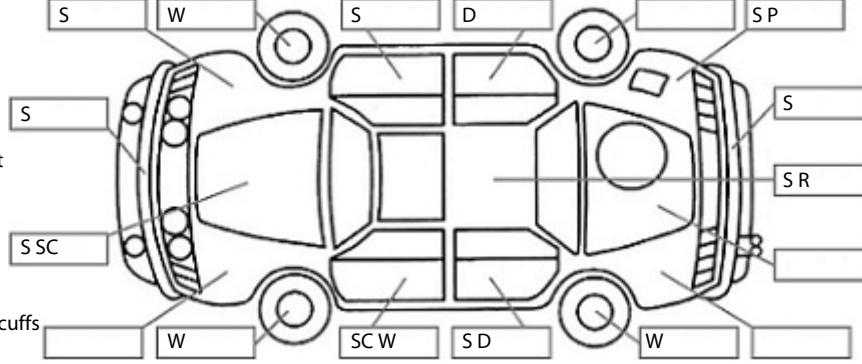

Key:

- S = scratch
- D = dent
- R = rust
- PT = paint defect
- C = crack
- P = pin dent
- * = decals
- SC = stone chips
- W = significant scuffs

Body Inspection Comments

Note: some defects & blemishes may not be displayed in the diagram

Engine Timing Mechanism: Timing Chain
Evidence of Cam Belt Replacement: Not Applicable Kms:

	Pass	Fail	N/A
Engine			
Oil level	✓		
Smoke & fumes	✓		
Performance	✓		
Noise	✓		
Cooling System			
Coolant condition	✓		
Performance	✓		
Radiator / Hoses (visual)	✓		
Transmission			
Operation	✓		
Noise	✓		
Clutch			✓
CV joints	✓		
Wheel bearings	✓		
Brakes			
Performance	✓		
Hand Brake	✓		
Tyres (lowest observed tread depth of tyres)			
Left front	5.0	mm	
Right front	5.0	mm	
Left rear	6.0	mm	
Right rear	6.0	mm	
Spare	Yes		
Suspension			
Suspension performance	✓		
Steering performance	✓		
Shock absorbers	✓		
Air Conditioning / Heater			
Operation	✓		
Electrical / Accessories			
Head lights	✓		
Tail lights	✓		
Indicators	✓		
Dashboard warning lights	✓		
Wipers (front & rear)	✓		
Window winder FL	✓		
Window winder FR	✓		
Window winder RL	✓		
Window winder RR	✓		
Rear view mirrors	✓		
Radio (basic test only)	✓		
CD (basic test only)	✓		
Number of keys	2		
Central locking	✓		
Remote locking	✓		
Sat. Nav. (basic test only)			✓
Reversing camera			✓