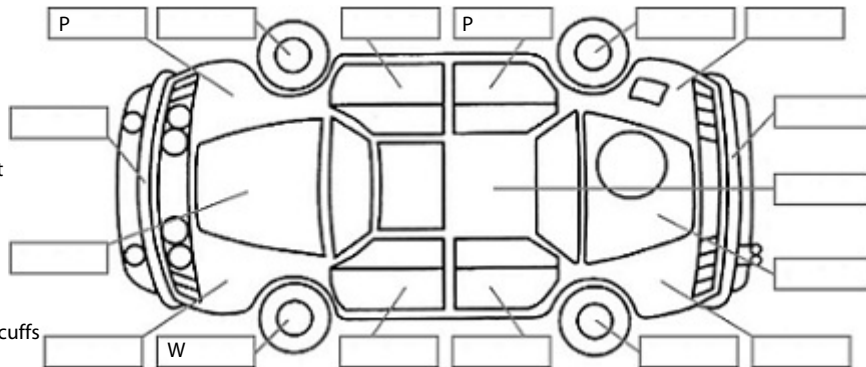

**Key:**

- S = scratch
- D = dent
- R = rust
- PT = paint defect
- C = crack
- P = pin dent
- \* = decals
- SC = stone chips
- W = significant scuffs

Body Inspection Comments

Note: some defects & blemishes may not be displayed in the diagram

Conditions During Body Inspection: Dry

Under Carriage & Under Bonnet Inspection Comments

Brake rotors low front and rear  
 Engine oil leaks  
 Transmission oil leaks

Interior Comments

Seats	Average
Carpets	Average
Panels	windscreen rear view trim missing
Dashboard	steering wheel worn