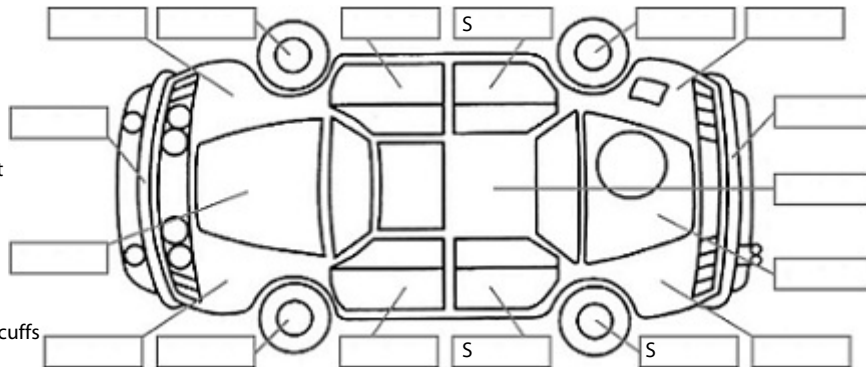

Make: Land Rover	Model: Range Rover	Body Style: SUV
Year: 2016	Registration: KKJ734	Reg Expiry: 20 Oct 2024
WoF Expiry: 20 Apr 2025	Odometer: 98,622 Kms	Good No: 26362428
VIN: SALGA2JE0GA248926	Next Service:	Service History:

Key:

- S = scratch
- D = dent
- R = rust
- PT = paint defect
- C = crack
- P = pin dent
- * = decals
- SC = stone chips
- W = significant scuffs

Body Inspection Comments

Note: some defects & blemishes may not be displayed in the diagram