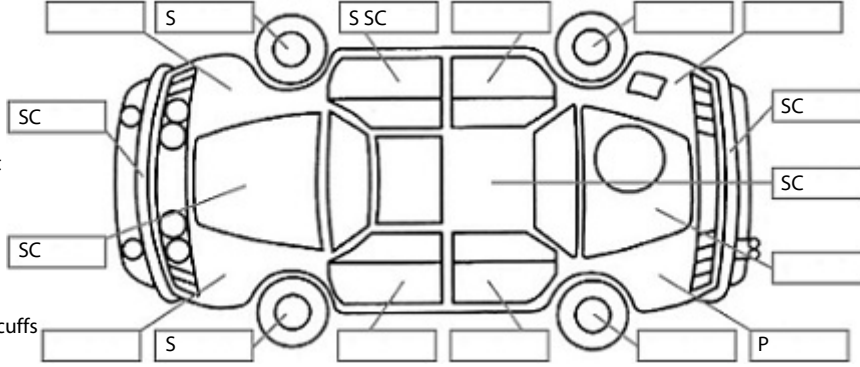

Make: Renault	Model: Captur	Body Style: SUV
Year: 2017	Registration: KHS725	Reg Expiry: 27 Nov 2024
WoF Expiry: 18 Oct 2025	Odometer: 141,645 Kms	Good No: 26362025
VIN: VF12R401EF0722442	Next Service: 155,000 kms	Service History: No

Key:

- S = scratch
- D = dent
- R = rust
- PT = paint defect
- C = crack
- P = pin dent
- * = decals
- SC = stone chips
- W = significant scuffs

Body Inspection Comments

Note: some defects & blemishes may not be displayed in the diagram

Engine Timing Mechanism: Timing Chain
Evidence of Cam Belt Replacement: Not Applicable Kms:

	Pass	Fail	N/A
Engine			
Oil level	✓		
Smoke & fumes	✓		
Performance	✓		
Noise	✓		
Cooling System			
Coolant condition	✓		
Performance	✓		
Radiator / Hoses (visual)	✓		
Transmission			
Operation	✓		
Noise	✓		
Clutch			✓
CV joints	✓		
Wheel bearings	✓		
Brakes			
Performance	✓		
Hand Brake	✓		
Tyres (lowest observed tread depth of tyres)			
Left front	3.0	mm	
Right front	4.5	mm	
Left rear	2.0	mm	
Right rear	3.5	mm	
Spare	Yes		
Suspension			
Suspension performance	✓		
Steering performance	✓		
Shock absorbers	✓		
Air Conditioning / Heater			
Operation	✓		
Electrical / Accessories			
Head lights	✓		
Tail lights	✓		
Indicators	✓		
Dashboard warning lights	✓		
Wipers (front & rear)	✓		
Window winder FL	✓		
Window winder FR	✓		
Window winder RL	✓		
Window winder RR	✓		
Rear view mirrors	✓		
Radio (basic test only)	✓		
CD (basic test only)			✓
Number of keys	2		
Central locking	✓		
Remote locking	✓		
Sat. Nav. (basic test only)	✓		
Reversing camera	✓		