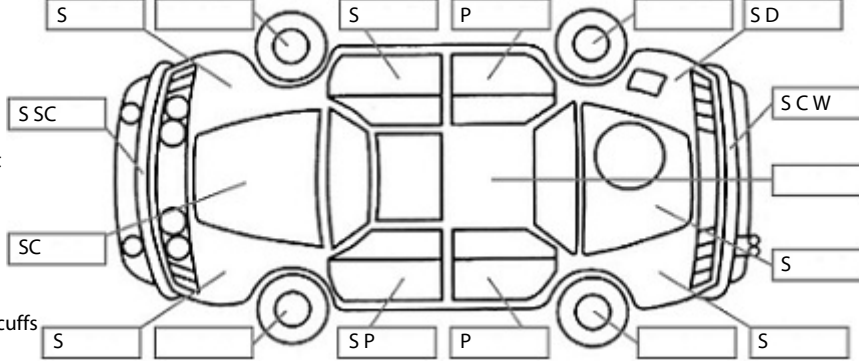

<b>Make:</b> Mitsubishi	<b>Model:</b> RVR	<b>Body Style:</b> Hatchback
<b>Year:</b> 2010	<b>Registration:</b> NCR701	<b>Reg Expiry:</b> 04 Nov 2024
<b>WoF Expiry:</b> 14 Feb 2025	<b>Odometer:</b> 227,142 Kms	<b>Good No:</b> 26361992
<b>VIN:</b> 7AT0CJ1KX20000757	<b>Next Service:</b> 237,000	<b>Service History:</b> No

**Key:**

- S = scratch
- D = dent
- R = rust
- PT = paint defect
- C = crack
- P = pin dent
- \* = decals
- SC = stone chips
- W = significant scuffs

**Body Inspection Comments**

Note: some defects & blemishes may not be displayed in the diagram

Driver fog light lens cracked. Aerial mast missing. Parcel tray missing

Conditions During Body Inspection: Dry

**Under Carriage & Under Bonnet Inspection Comments**

**Interior Comments**

Seats	Average
Carpets	Average
Panels	Average
Dashboard	Average

**General Comments**

Road Conditions During Test Drive: Dry

Engine Timing Mechanism: Timing Chain  
Evidence of Cam Belt Replacement: Not Applicable Kms:

	Pass	Fail	N/A
<b>Engine</b>			
Oil level	✓		
Smoke & fumes	✓		
Performance	✓		
Noise	✓		
<b>Cooling System</b>			
Coolant condition	✓		
Performance	✓		
Radiator / Hoses (visual)	✓		
<b>Transmission</b>			
Operation	✓		
Noise	✓		
Clutch			✓
CV joints	✓		
Wheel bearings	✓		
<b>Brakes</b>			
Performance	✓		
Hand Brake	✓		
<b>Tyres (lowest observed tread depth of tyres)</b>			
Left front	5.0	mm	
Right front	5.0	mm	
Left rear	4.0	mm	
Right rear	4.0	mm	
Spare	N/A		
<b>Suspension</b>			
Suspension performance	✓		
Steering performance	✓		
Shock absorbers	✓		
<b>Air Conditioning / Heater</b>			
Operation	✓		
<b>Electrical / Accessories</b>			
Head lights	✓		
Tail lights	✓		
Indicators	✓		
Dashboard warning lights	✓		
Wipers (front & rear)	✓		
Window winder FL	✓		
Window winder FR	✓		
Window winder RL	✓		
Window winder RR	✓		
Rear view mirrors	✓		
Radio (basic test only)	✓		
CD (basic test only)	✓		
Number of keys	2		
Central locking	✓		
Remote locking	✓		
Sat. Nav. (basic test only)			✓
Reversing camera	✓		