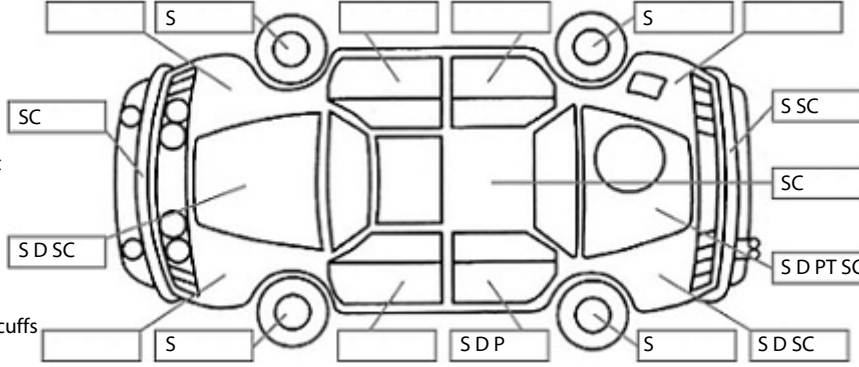

Key:

- S = scratch
- D = dent
- R = rust
- PT = paint defect
- C = crack
- P = pin dent
- * = decals
- SC = stone chips
- W = significant scuffs

Body Inspection Comments

Note: some defects & blemishes may not be displayed in the diagram

Interior Comments

Seats	Good
Carpets	Average
Panels	Poor, door cards missing trim.
Dashboard	Average, steering wheel worn.

General Comments

Road Conditions During Test Drive: Dry

Engine Timing Mechanism: Timing Chain
Evidence of Cam Belt Replacement: Not Applicable Kms: