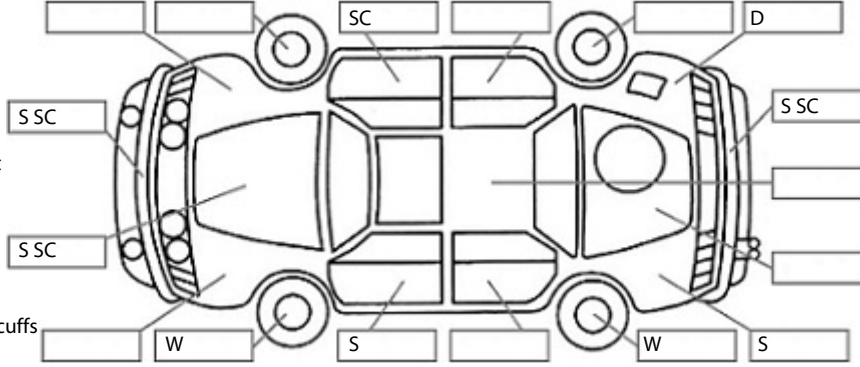

Key:

- S = scratch
- D = dent
- R = rust
- PT = paint defect
- C = crack
- P = pin dent
- * = decals
- SC = stone chips
- W = significant scuffs

Body Inspection Comments

Note: some defects & blemishes may not be displayed in the diagram