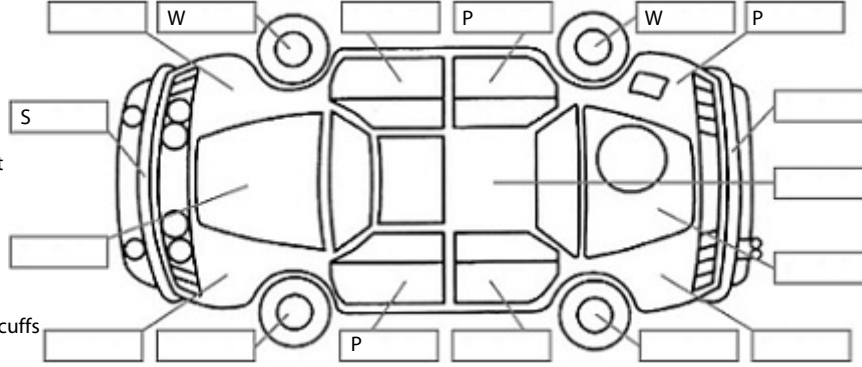

**Key:**

- S = scratch
- D = dent
- R = rust
- PT = paint defect
- C = crack
- P = pin dent
- \* = decals
- SC = stone chips
- W = significant scuffs

Body Inspection Comments

RF and RR seatbelts minor fraying.