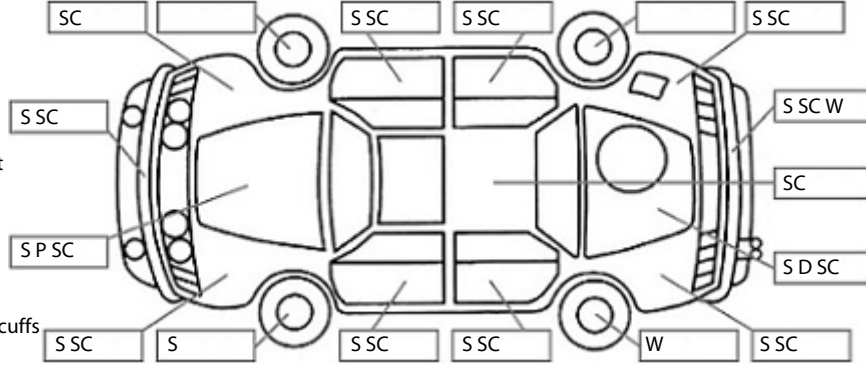

<b>Make:</b> Subaru	<b>Model:</b> Legacy	<b>Body Style:</b> Wagon
<b>Year:</b> 2012	<b>Registration:</b> PWS825	<b>Reg Expiry:</b> 18 Apr 2025
<b>WoF Expiry:</b> 02 May 2025	<b>Odometer:</b> 220,086 Kms	<b>Good No:</b> 26356974
<b>VIN:</b> 7AT0GF0BX19006883	<b>Next Service:</b>	<b>Service History:</b> No

**Key:**

- S = scratch
- D = dent
- R = rust
- PT = paint defect
- C = crack
- P = pin dent
- \* = decals
- SC = stone chips
- W = significant scuffs

**Body Inspection Comments**

Stone chips front window screen  
Missing cover on Bottom of right side wing mirror

Seats	Good
Carpets	Good
Panels	broken plastic panel in back boot, scratches, hole
Dashboard	centre console lid damaged

**General Comments**

Road Conditions During Test Drive: Dry

Engine Timing Mechanism: Timing Chain  
Evidence of Cam Belt Replacement: Not Applicable Kms: