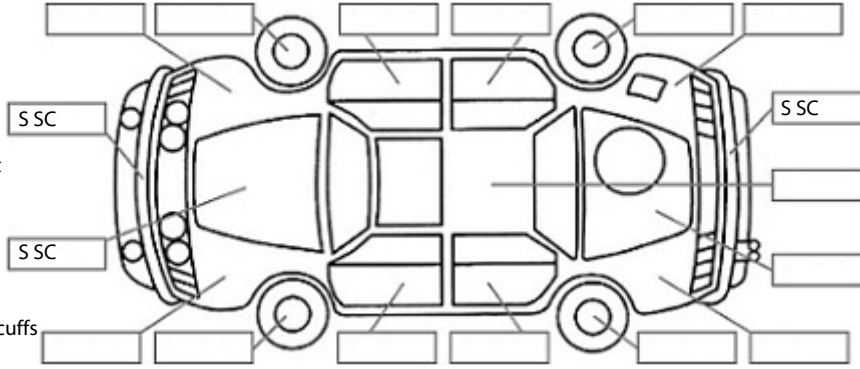

Key:

- S = scratch
- D = dent
- R = rust
- PT = paint defect
- C = crack
- P = pin dent
- * = decals
- SC = stone chips
- W = significant scuffs

Body Inspection Comments

Parcel tray missing

Note: some defects & blemishes may not be displayed in the diagram